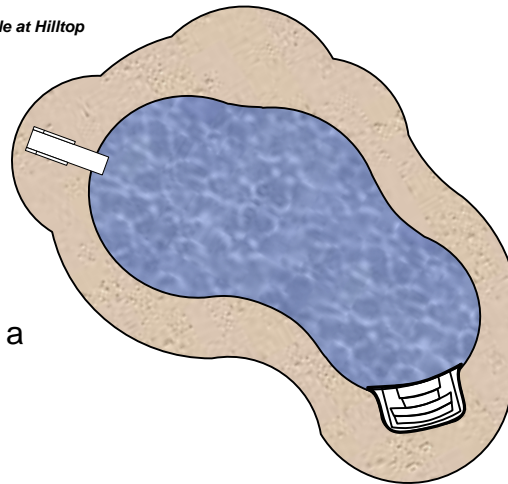

Hilltop Pools and Spas, Inc. Graphex Vinyl Pool Grand Package

Warranty Covers:
Graphex Wall Panels
Graphex Braces
Pacific Steps
Vinyl Liner Seams
**Graphex Walls are guaranteed not to crack or rust.
**This product is only available at Hilltop Pools and Spas!

- 17X33 Graphex Omni
- 20 mil Liner
- *4' of light broom finished concrete on the sides and 8' on each end.
- *Pentair 1.5 HP Superflo Pump
- *Pentair Eco Select Intellichlor IC-20 Salt System
- *Pentair 30" High Rate Sand Filter
- *Pentair Eco Select Legend II automatic pool cleaner with a dedicated line and valve.
- *Standard Electrical Hookups
- *Time Clock with freeze protection
- *500W Pool Light

LIST: $37,600

ADVERTISING AND CUSTOMER TESTIMONIAL CREDIT: $4,600

TOTAL: $33,000

EXPIRES 2/28/12